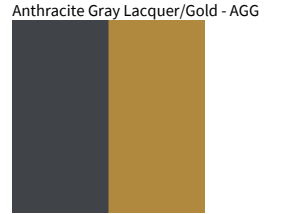

DAU SINGLE SURFACE COLOR FINISH CHART

PROJECT	_____
TYPE	_____
NOTES	_____
QUANTITY	_____
DATE	_____

Digital: Not all screens are calibrated the same, and therefore, colors will appear differently between screens.
Physical: When texture is involved, there will be variations in color, character and tone within a product series and between product families.